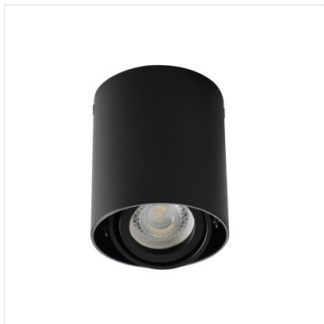

TOLEO

Ceiling-mounted spotlight fitting

MODERN
design

HIGH
quality
finish

[V] 220-240 AC	[Hz] 50/60	GU10		IP 20		5+25
		30/30		0,75÷1,5	0,5m	PAR16
	CE	EAC				

TOLEO DTL50-W

TOLEO DTO50-B	26110	max 25	black matt
TOLEO DTO50-W	26111	max 25	matte white
TOLEO DTL50-B	26113	max 25	black matt
TOLEO DTL50-W	26114	max 25	matte white
TOLEO DTO250-W	26117	2 x max 25	matte white
TOLEO DTL250-B	26119	2 x max 25	black matt
TOLEO DTL250-W	26120	2 x max 25	matte white

Kanlux TOLEO series consists of modern, suspended ceiling holders. Minimalistic design, aluminium casing and fashionable colour scheme make them a very interesting element of interior finishing touch. Kanlux TOLEO holders, thanks to their unique, streamlined shapes, universal colour scheme and a possibility of selecting light colour on your own ideally fit into both residential interiors and commercial spaces.

- Enclosure material: aluminum alloy

TOLEO

Ceiling-mounted spotlight fitting

TOLEO DTL50-W

TOLEO DTL50-W

TOLEO DTL50-W

TOLEO DTL50-W

TOLEO DTL50-W