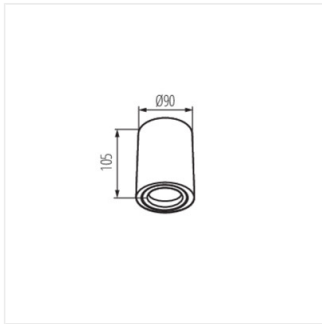

TOLEO

Ceiling-mounted spotlight fitting

TOLEO DTO50