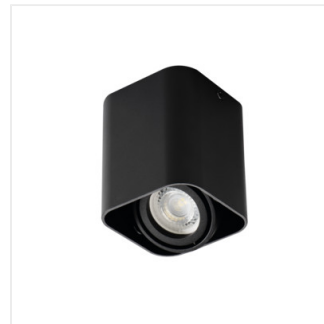

TOLEO

Ceiling-mounted spotlight fitting

MODERN
design

HIGH
quality
finish

[V] 220-240 AC	[Hz] 50/60	GU10		IP 20		5+25
		30/30		0,75÷1,5	0,5m	PAR16
	CE	EAC				

TOLEO DTL50-W

TOLEO DTO50-B	26110	max 25	black matt
TOLEO DTO50-W	26111	max 25	matte white
TOLEO DTL50-B	26113	max 25	black matt
TOLEO DTL50-W	26114	max 25	matte white
TOLEO DTO250-W	26117	2 x max 25	matte white
TOLEO DTL250-B	26119	2 x max 25	black matt
TOLEO DTL250-W	26120	2 x max 25	matte white

Kanlux TOLEO series consists of modern, suspended ceiling holders. Minimalistic design, aluminium casing and fashionable colour scheme make them a very interesting element of interior finishing touch. Kanlux TOLEO holders, thanks to their unique, streamlined shapes, universal colour scheme and a possibility of selecting light colour on your own ideally fit into both residential interiors and commercial spaces.

- Enclosure material: aluminum alloy

TOLEO

Ceiling-mounted spotlight fitting

TOLEO DTL50-W

TOLEO DTL50-W

TOLEO DTL50-W

TOLEO DTL50-W

TOLEO DTL50-W

TOLEO DTL50-W

TOLEO DTL50-W

TOLEO

Ceiling-mounted spotlight fitting

TOLEO DTO50

TOLEO DTL50

TOLEO DTO250

TOLEO DTL250